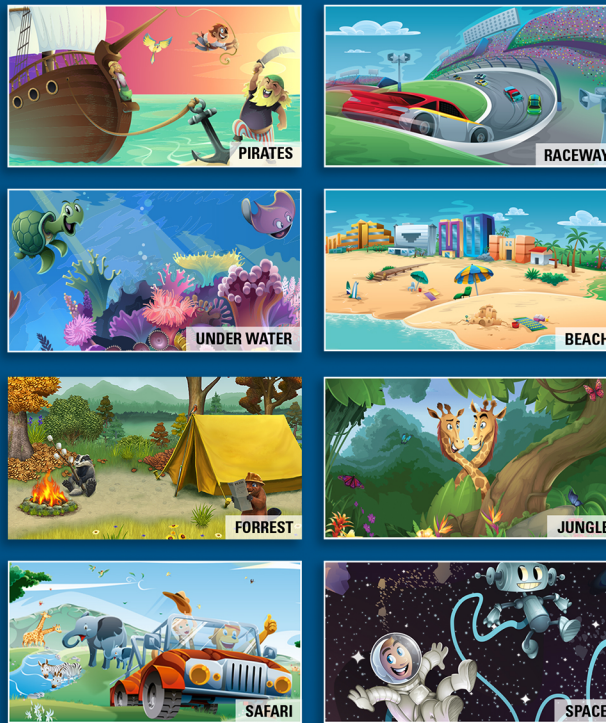

introducing
DiCuts

THEMING FOR YOUR PORTABLE EQUIPMENT

dreamthinkimagine.com
321-251-6826

THEME LIBRARY

CHOOSE FROM THESE SAMPLES & MORE!

The size and rumble of the mobile X-Ray unit can seem intimidating to patients of all ages. Imagine arriving in the patient's room with a unit that has colorful, vibrant, fun designs and helps turn what can be a stressful exam in to a positive experience.

Examples:

Race Car

Airplane

Firetruck

Submarine

Ambulance